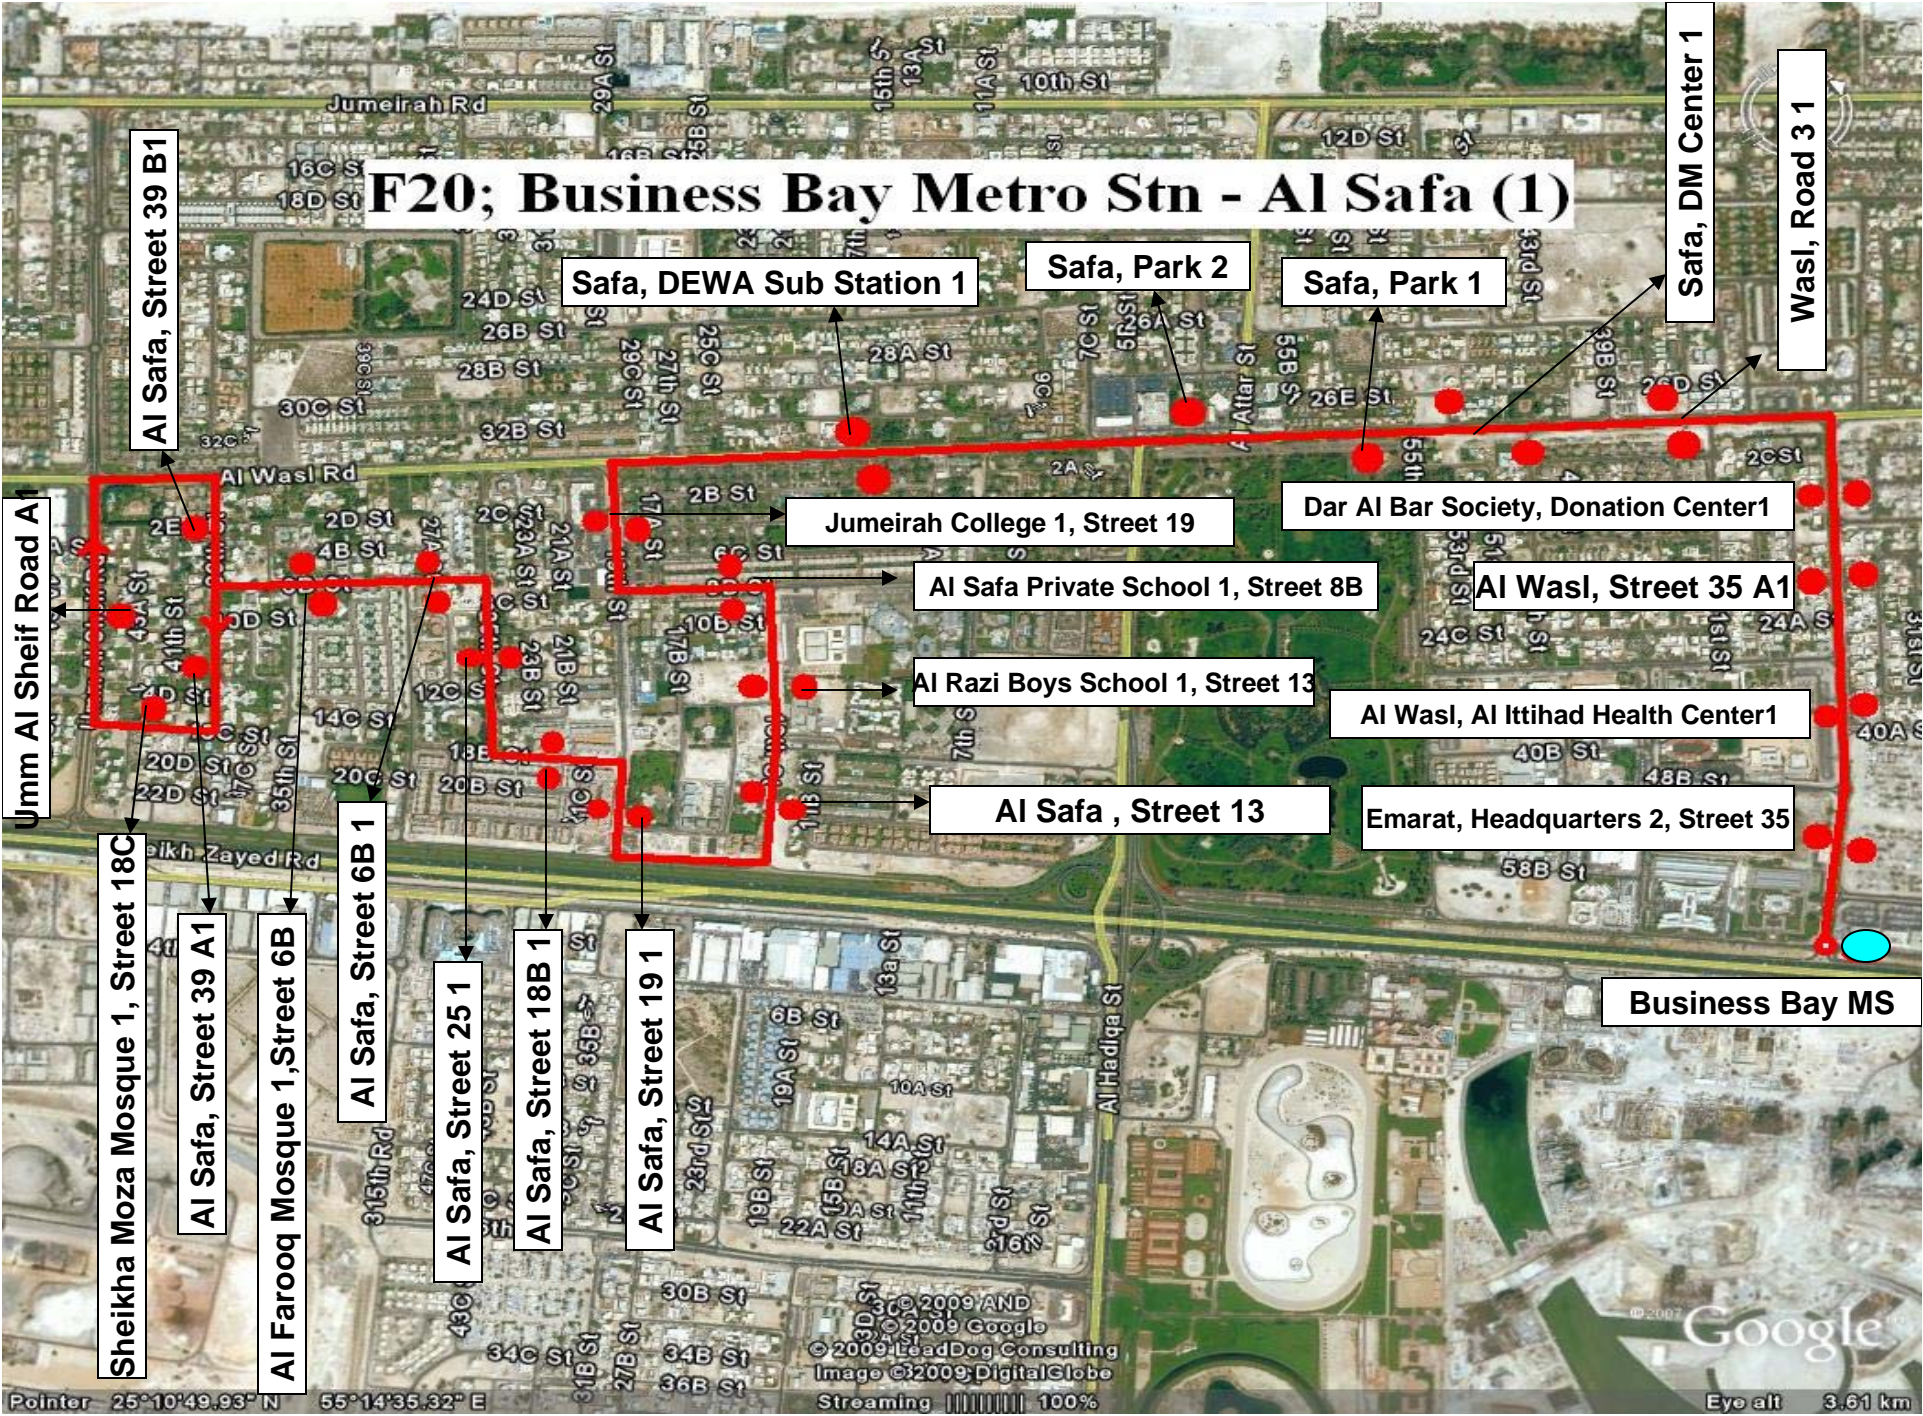

F20; Business Bay Metro Stn - Al Safa (1)

Al Safa, Street 39 B1

Umm Al Sheif Road A1

Sheikha Moza Mosque 1, Street 18C

Al Safa, Street 39 A1

Al Farooq Mosque 1, Street 6B

Al Safa, Street 6B 1

Al Safa, Street 25 1

Al Safa, Street 18B 1

Al Safa, Street 19 1

Safa, DEWA Sub Station 1

Safa, Park 2

Safa, Park 1

Safa, DM Center 1

Wasl, Road 3 1

Jumeirah College 1, Street 19

Dar Al Bar Society, Donation Center1

Al Safa Private School 1, Street 8B

Al Wasl, Street 35 A1

Al Razi Boys School 1, Street 13

Al Wasl, Al Ittihad Health Center1

Al Safa , Street 13

Emarat, Headquarters 2, Street 35