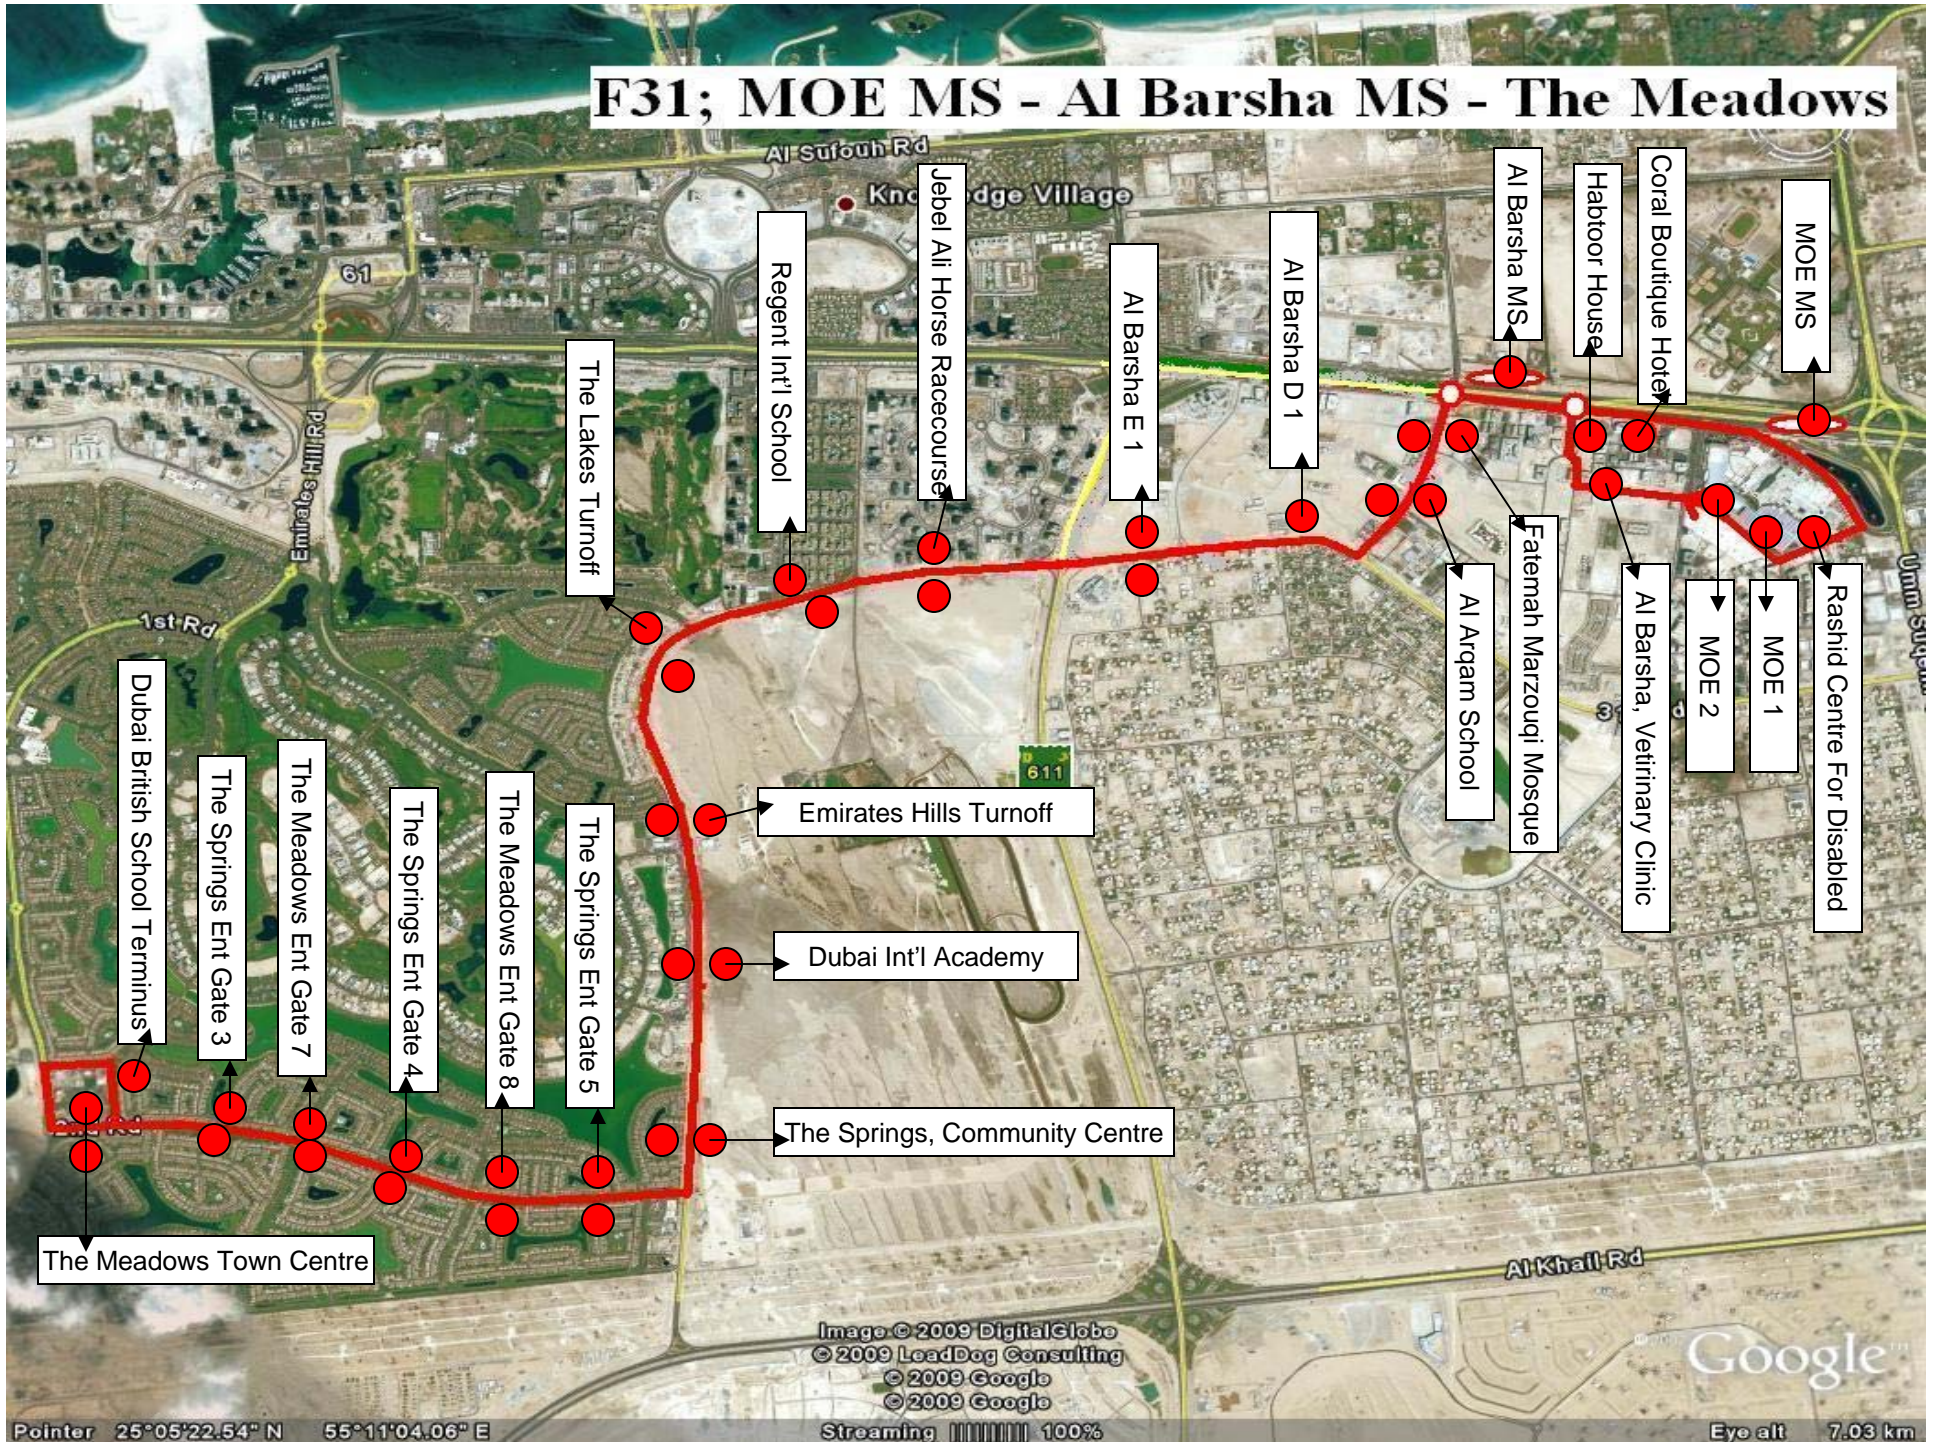

F31; MOE MS - Al Barsha MS - The Meadows

Image © 2009 DigitalGlobe
© 2009 LeadDog Consulting
© 2009 Google
© 2009 Google

Streaming 100%

Pointer 25°05'22.54" N 55°11'04.06" E

Google

Eye alt 7.03 km