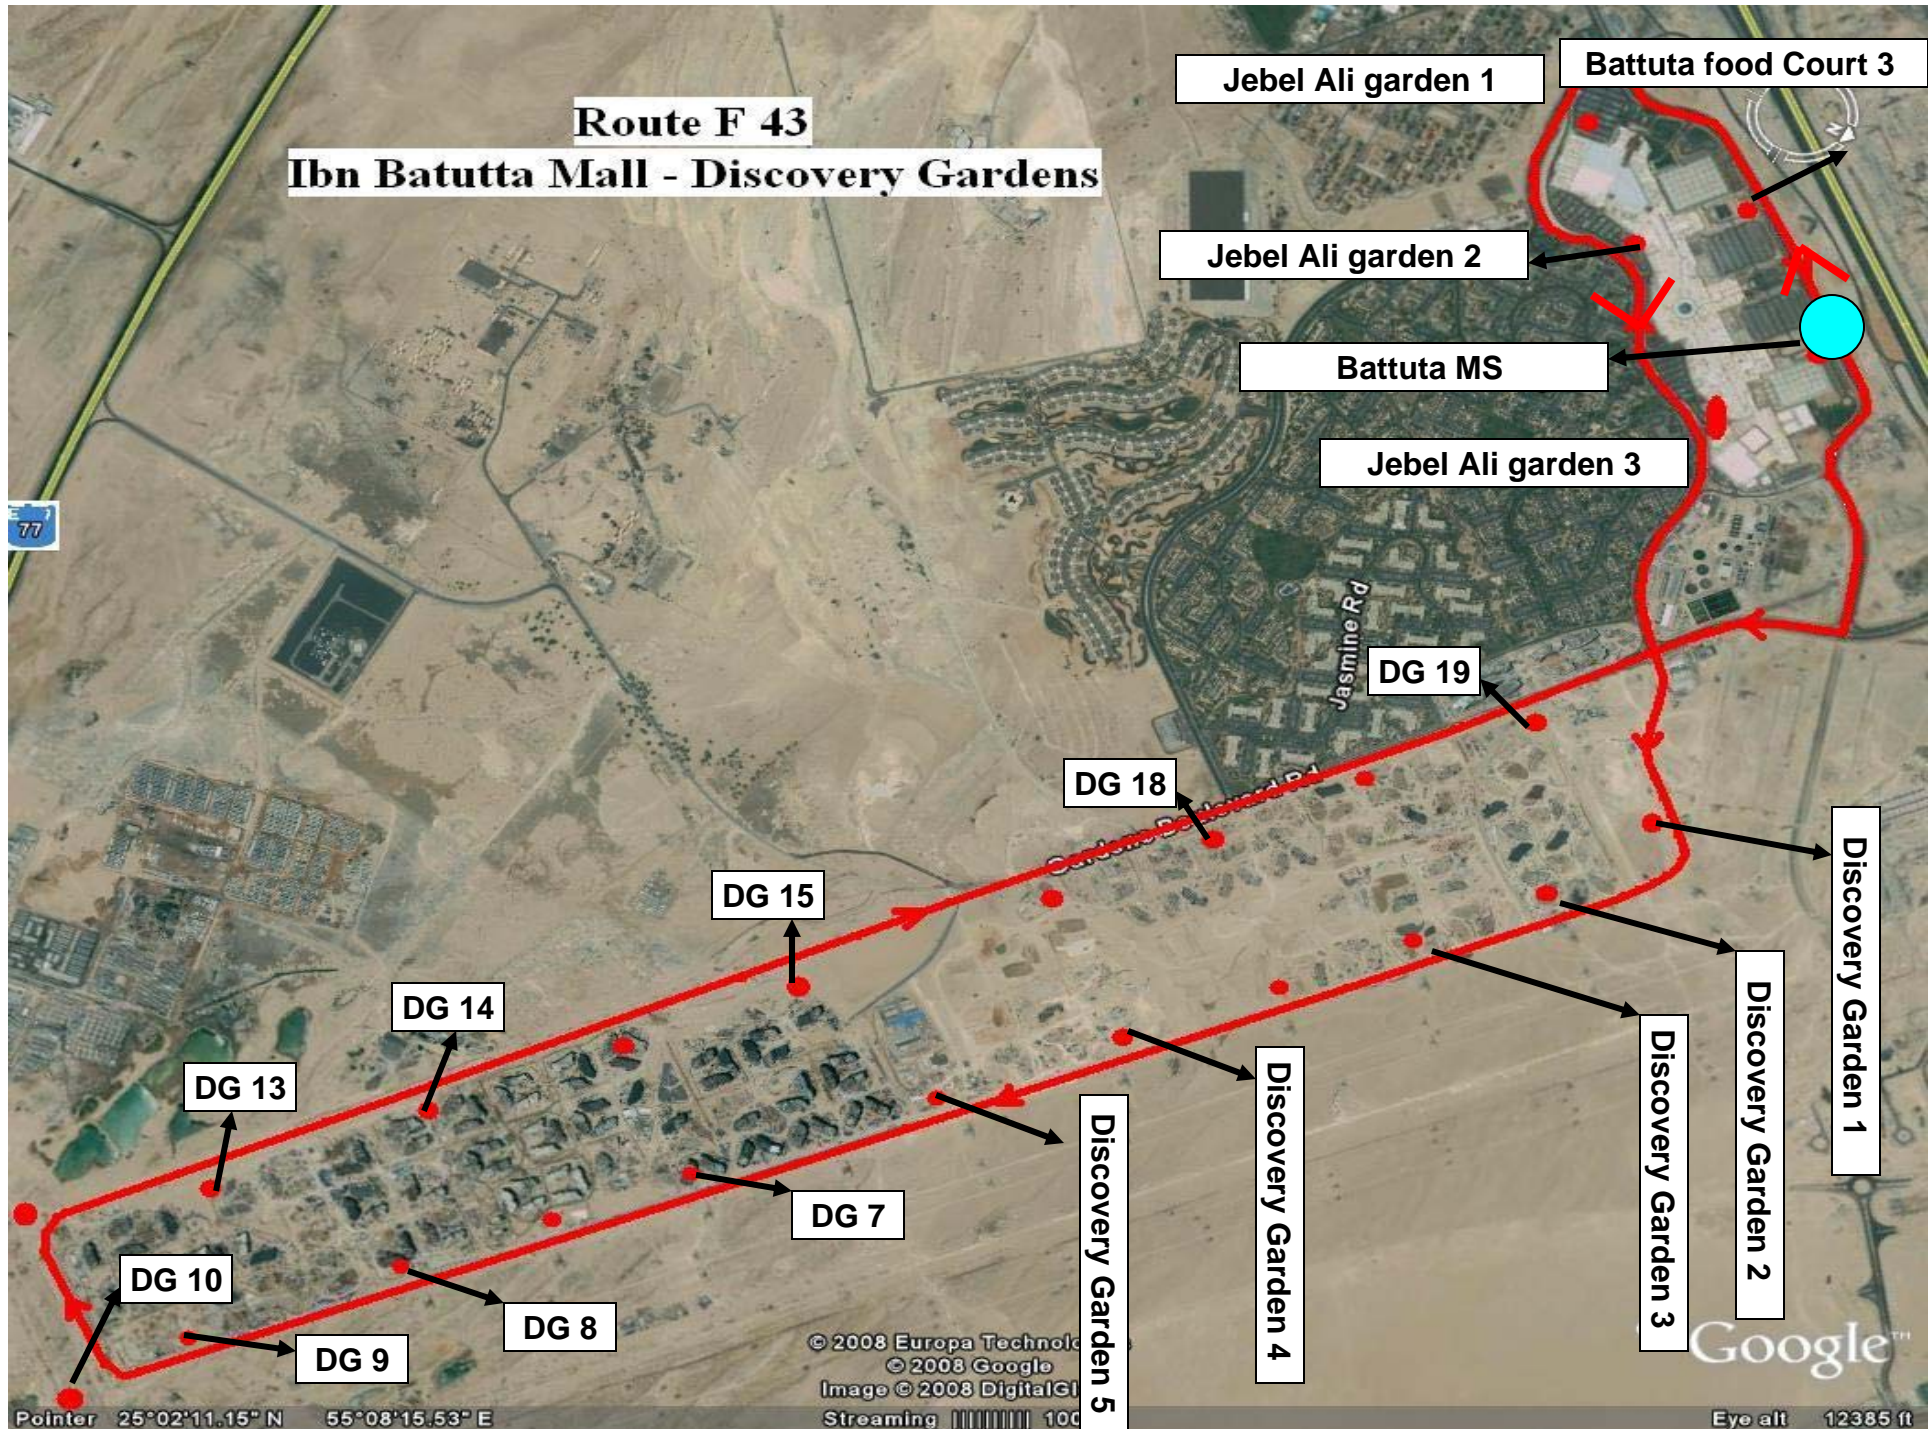

Route F 43
Ibn Batutta Mall - Discovery Gardens

© 2008 Europa Technol
© 2008 Google
Image © 2008 DigitalG
Streaming 100

Pointer 25°02'11.15" N 55°08'15.53" E

Eye alt 12385 ft