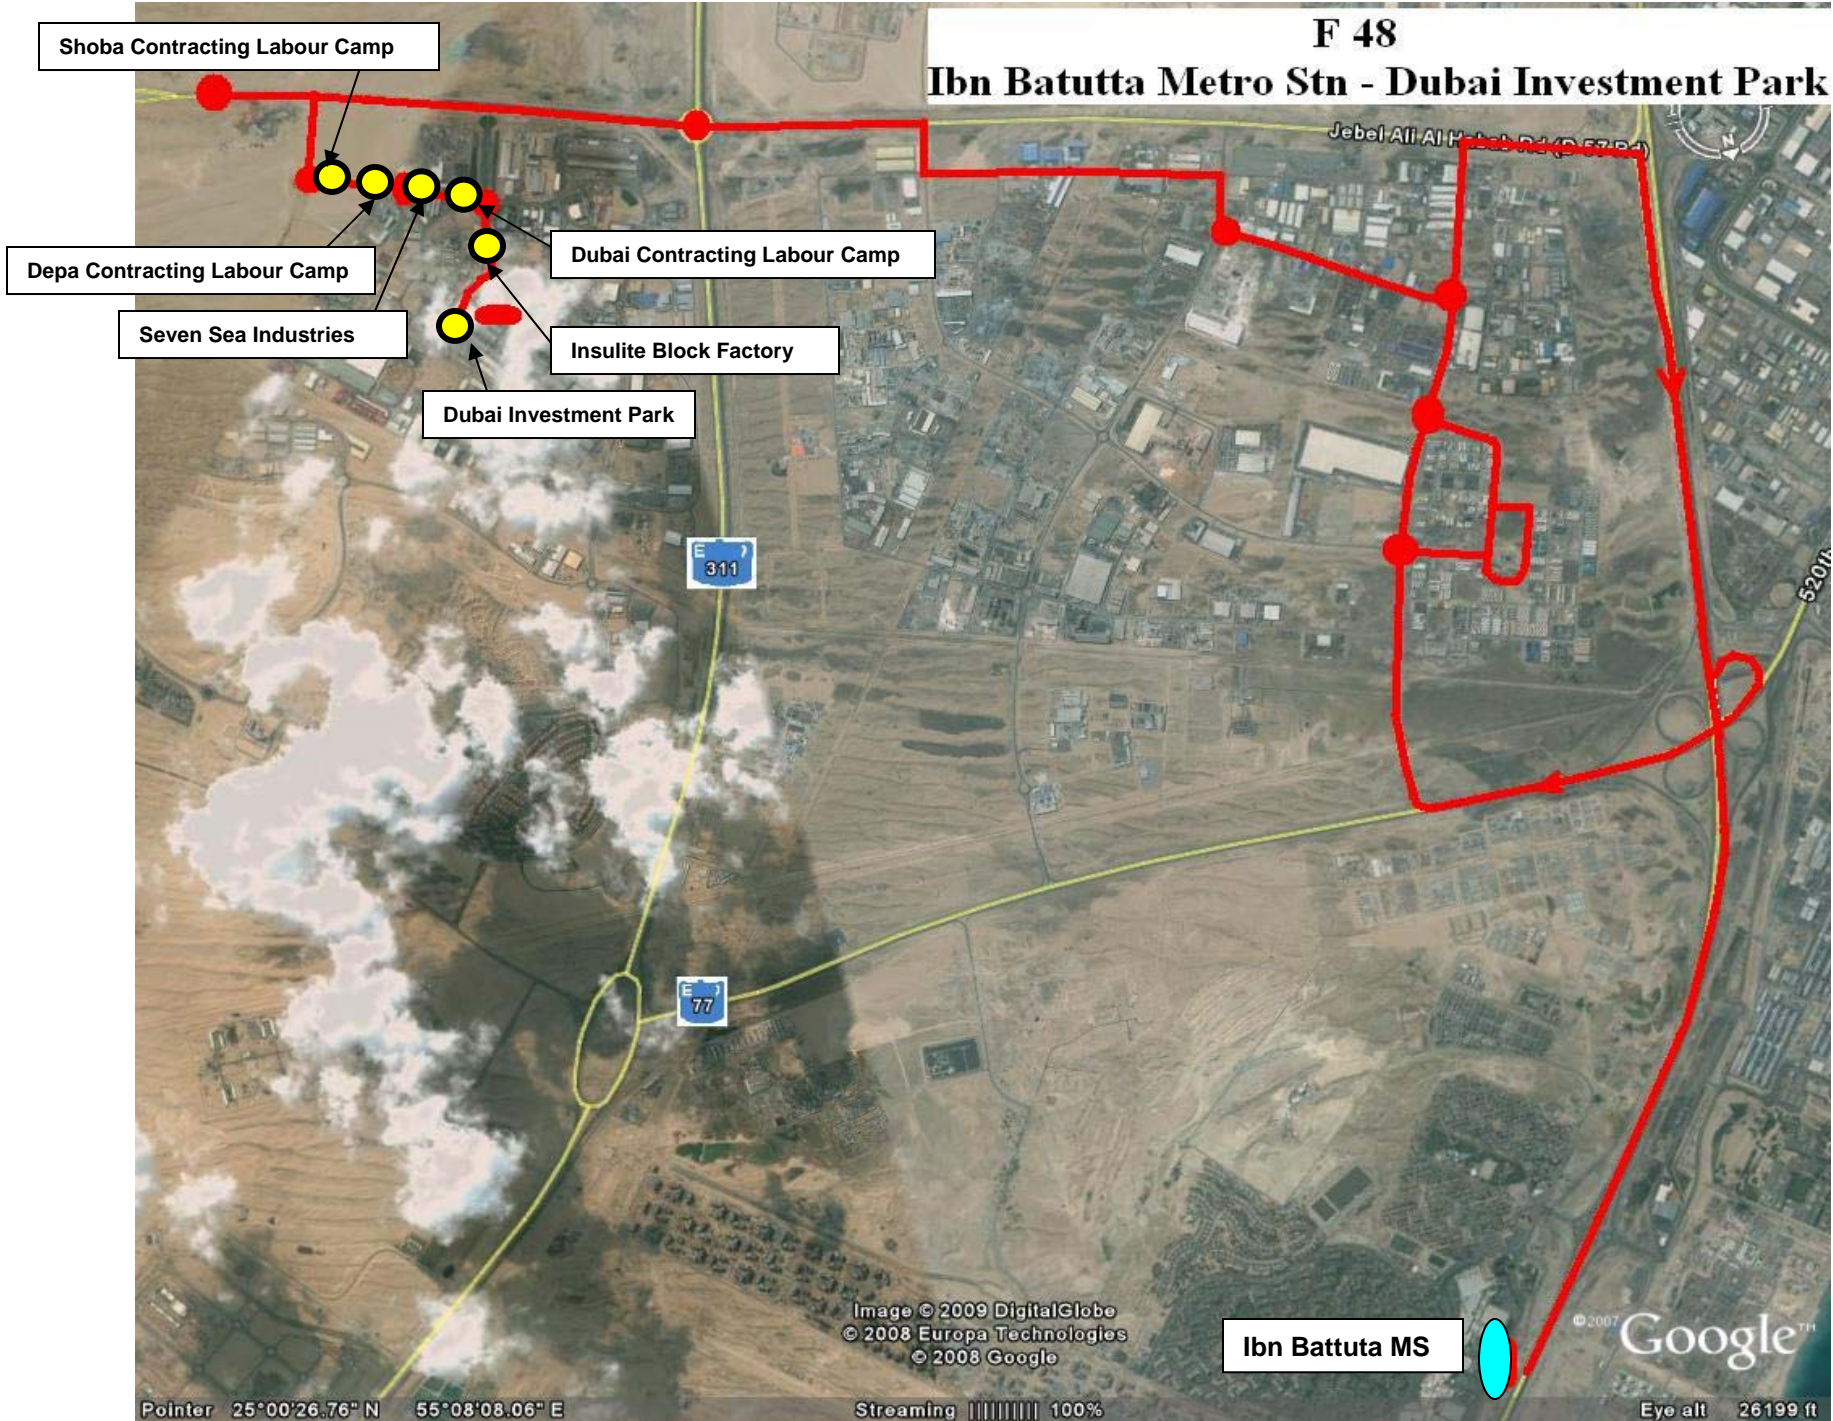

F 48

Ibn Battuta Metro Stn - Dubai Investment Park

Shoba Contracting Labour Camp

Depa Contracting Labour Camp

Seven Sea Industries

Dubai Contracting Labour Camp

Insulite Block Factory

Dubai Investment Park

Ibn Battuta MS

Image © 2009 DigitalGlobe
© 2008 Europa Technologies
© 2008 Google

Google™

Pointer 25°00'26.76" N 55°08'08.06" E

Streaming ||||| 100%

Eye alt 26199 ft