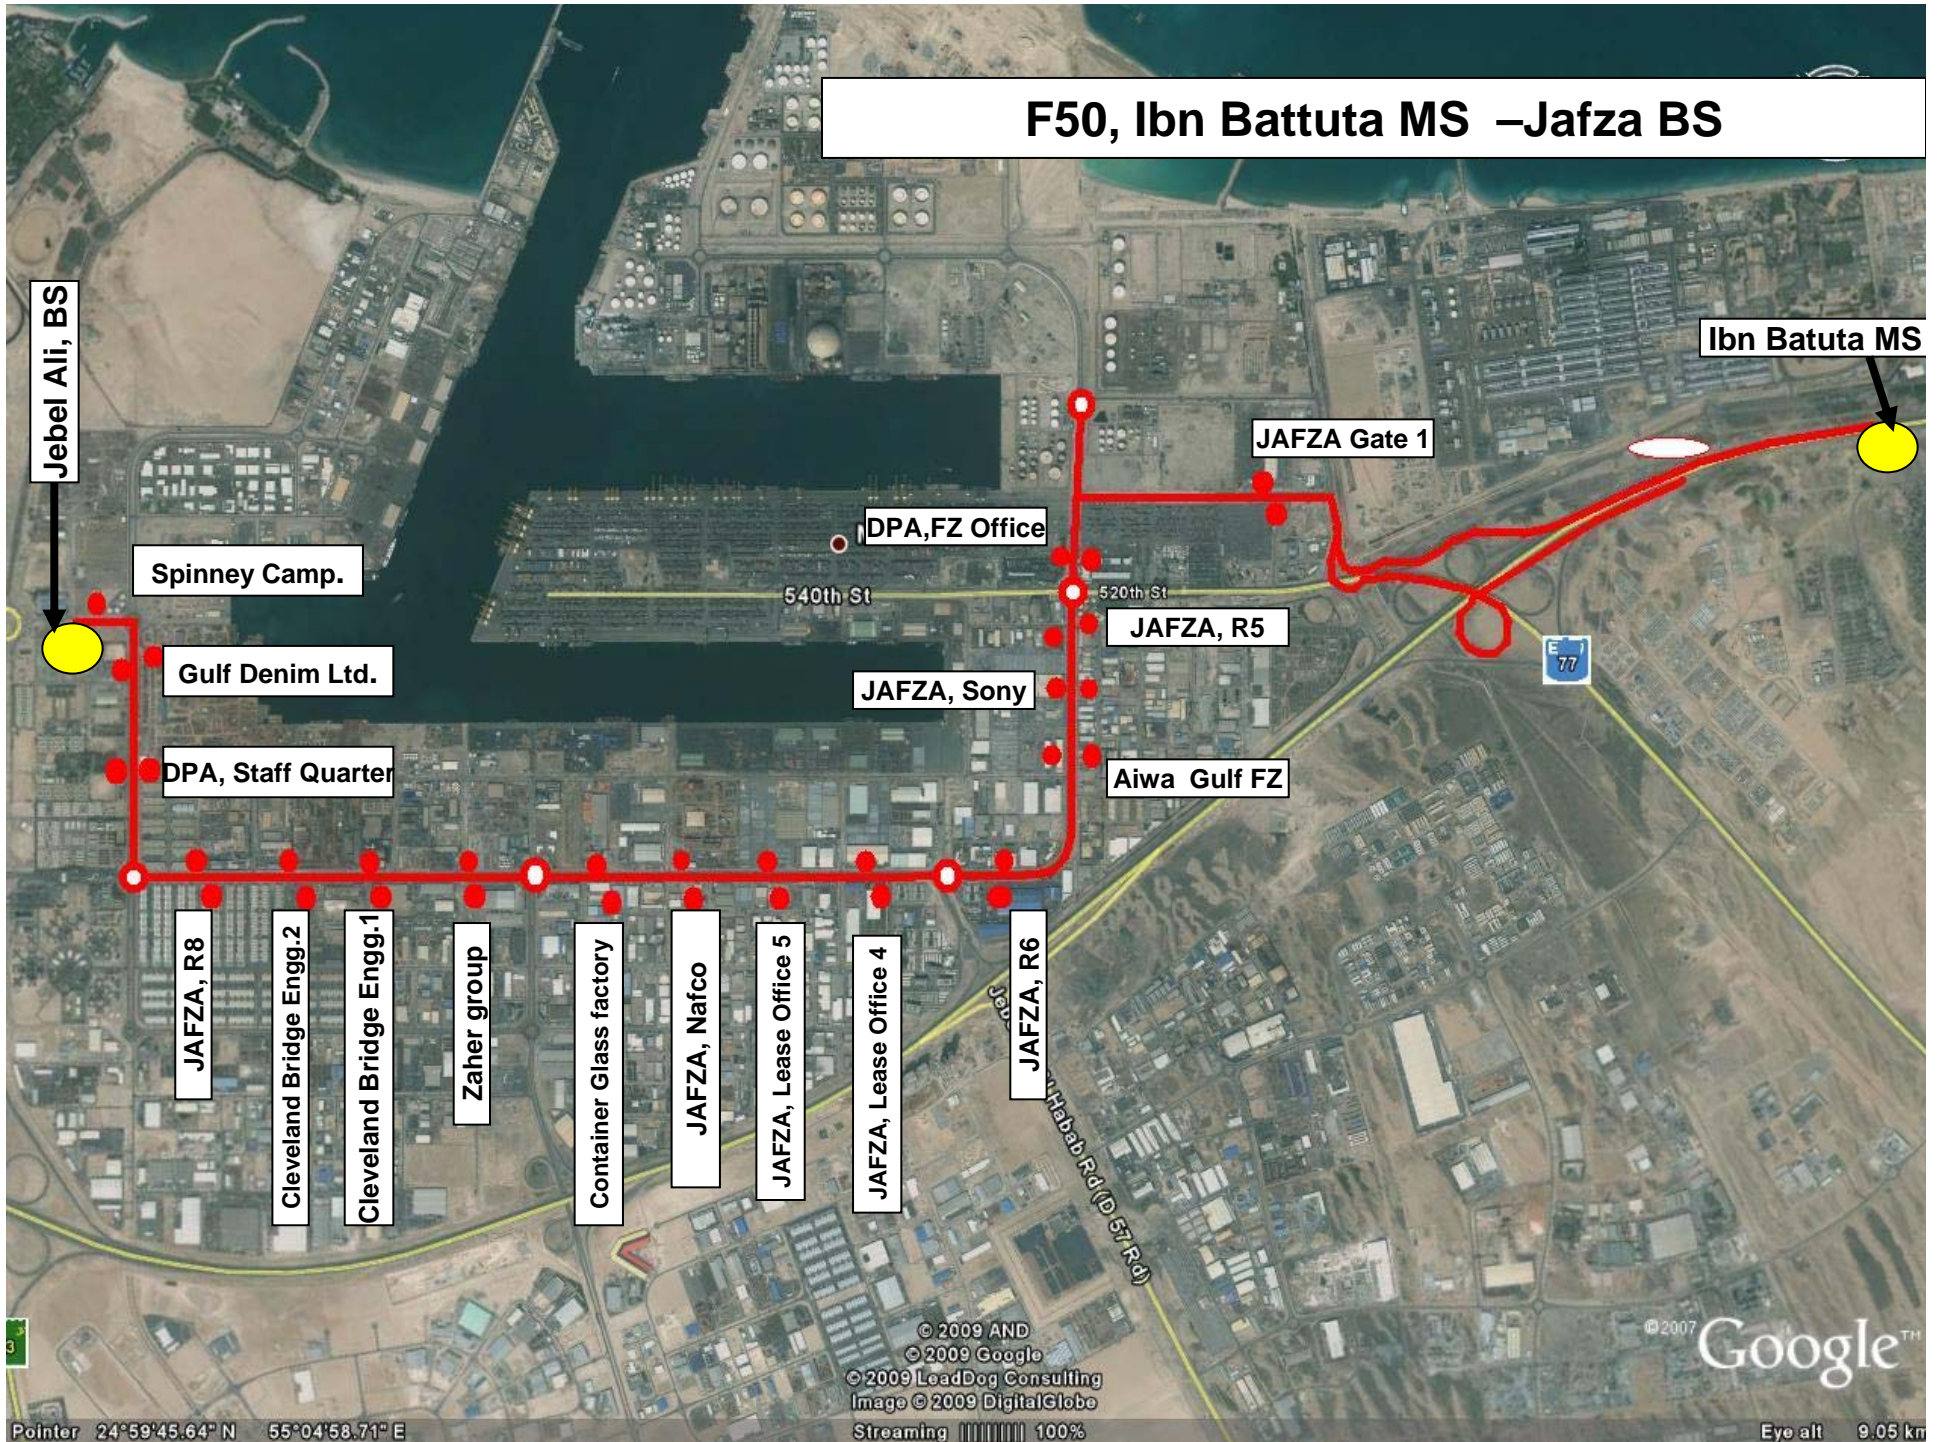

F50, Ibn Battuta MS –Jafza BS

Jebel Ali, BS

Ibn Battuta MS

Spinney Camp.

Gulf Denim Ltd.

DPA, Staff Quarter

JAFZA, R8

Cleveland Bridge Engg.2

Cleveland Bridge Engg.1

Zaher group

Container Glass factory

JAFZA, Nafco

JAFZA, Lease Office 5

JAFZA, Lease Office 4

JAFZA, R6

DPA, FZ Office

JAFZA, R5

JAFZA, Sony

Aiwa Gulf FZ

JAFZA Gate 1

© 2009 AND
© 2009 Google
© 2009 LeadDog Consulting
Image © 2009 DigitalGlobe

© 2007 Google™

Pointer 24°59'45.64" N 55°04'58.71" E

Streaming 100%

Eye alt 9.05 km