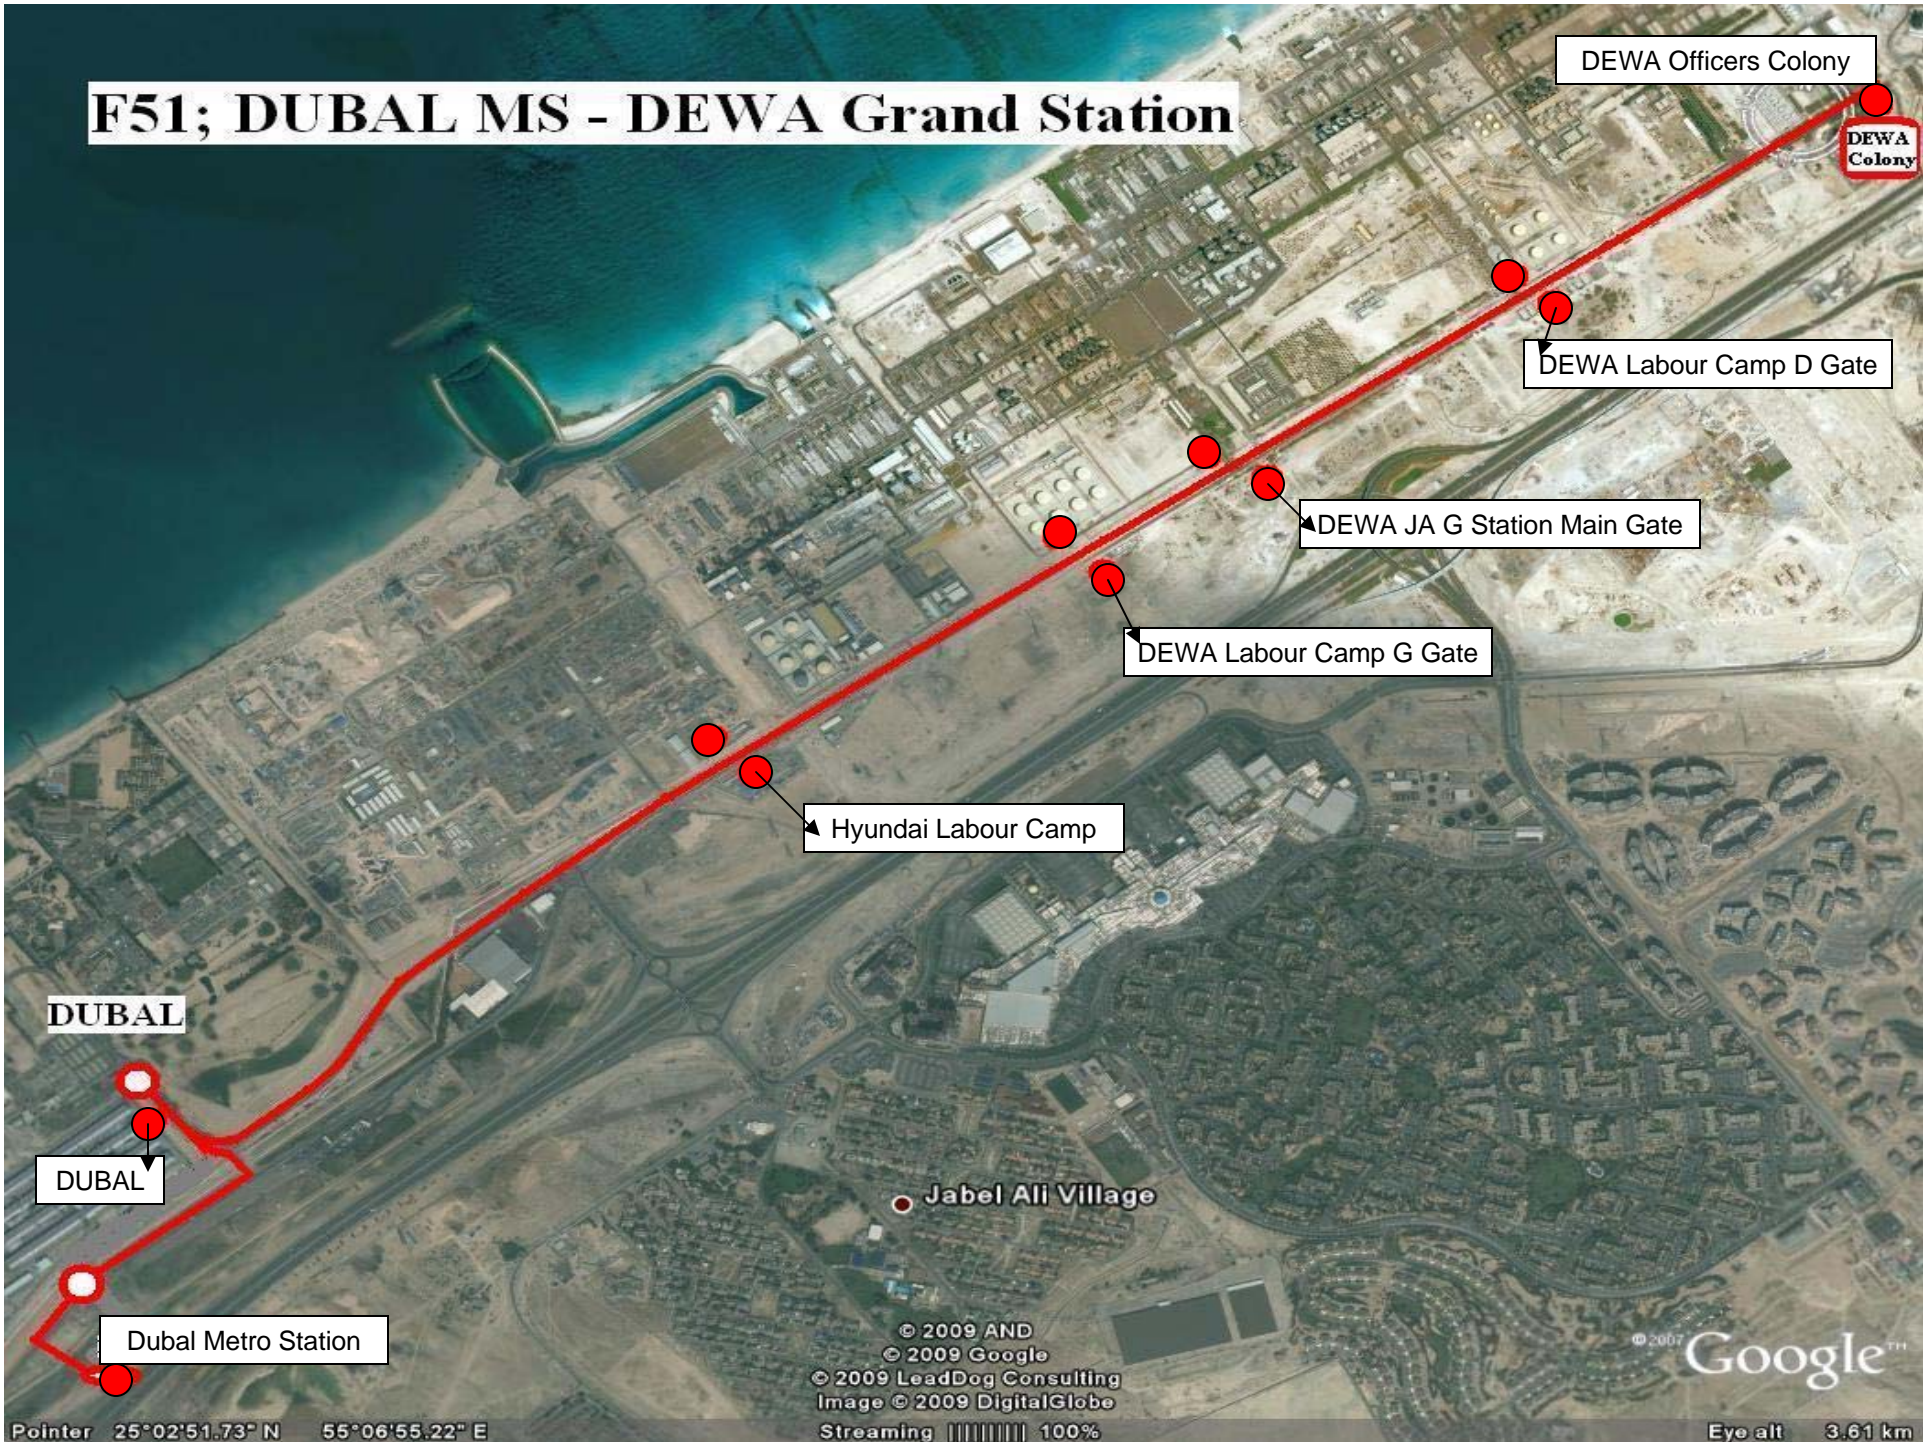

F51; DUBAL MS - DEWA Grand Station

DEWA Officers Colony

DEWA Colony

DEWA Labour Camp D Gate

DEWA JA G Station Main Gate

DEWA Labour Camp G Gate

Hyundai Labour Camp

DUBAL

DUBAL

Dubal Metro Station

Jabel Ali Village

© 2009 AND
© 2009 Google
© 2009 LeadDog Consulting
Image © 2009 DigitalGlobe
Streaming 100%

Google™

Pointer 25°02'51.73" N 55°06'55.22" E

Eye alt 3.61 km