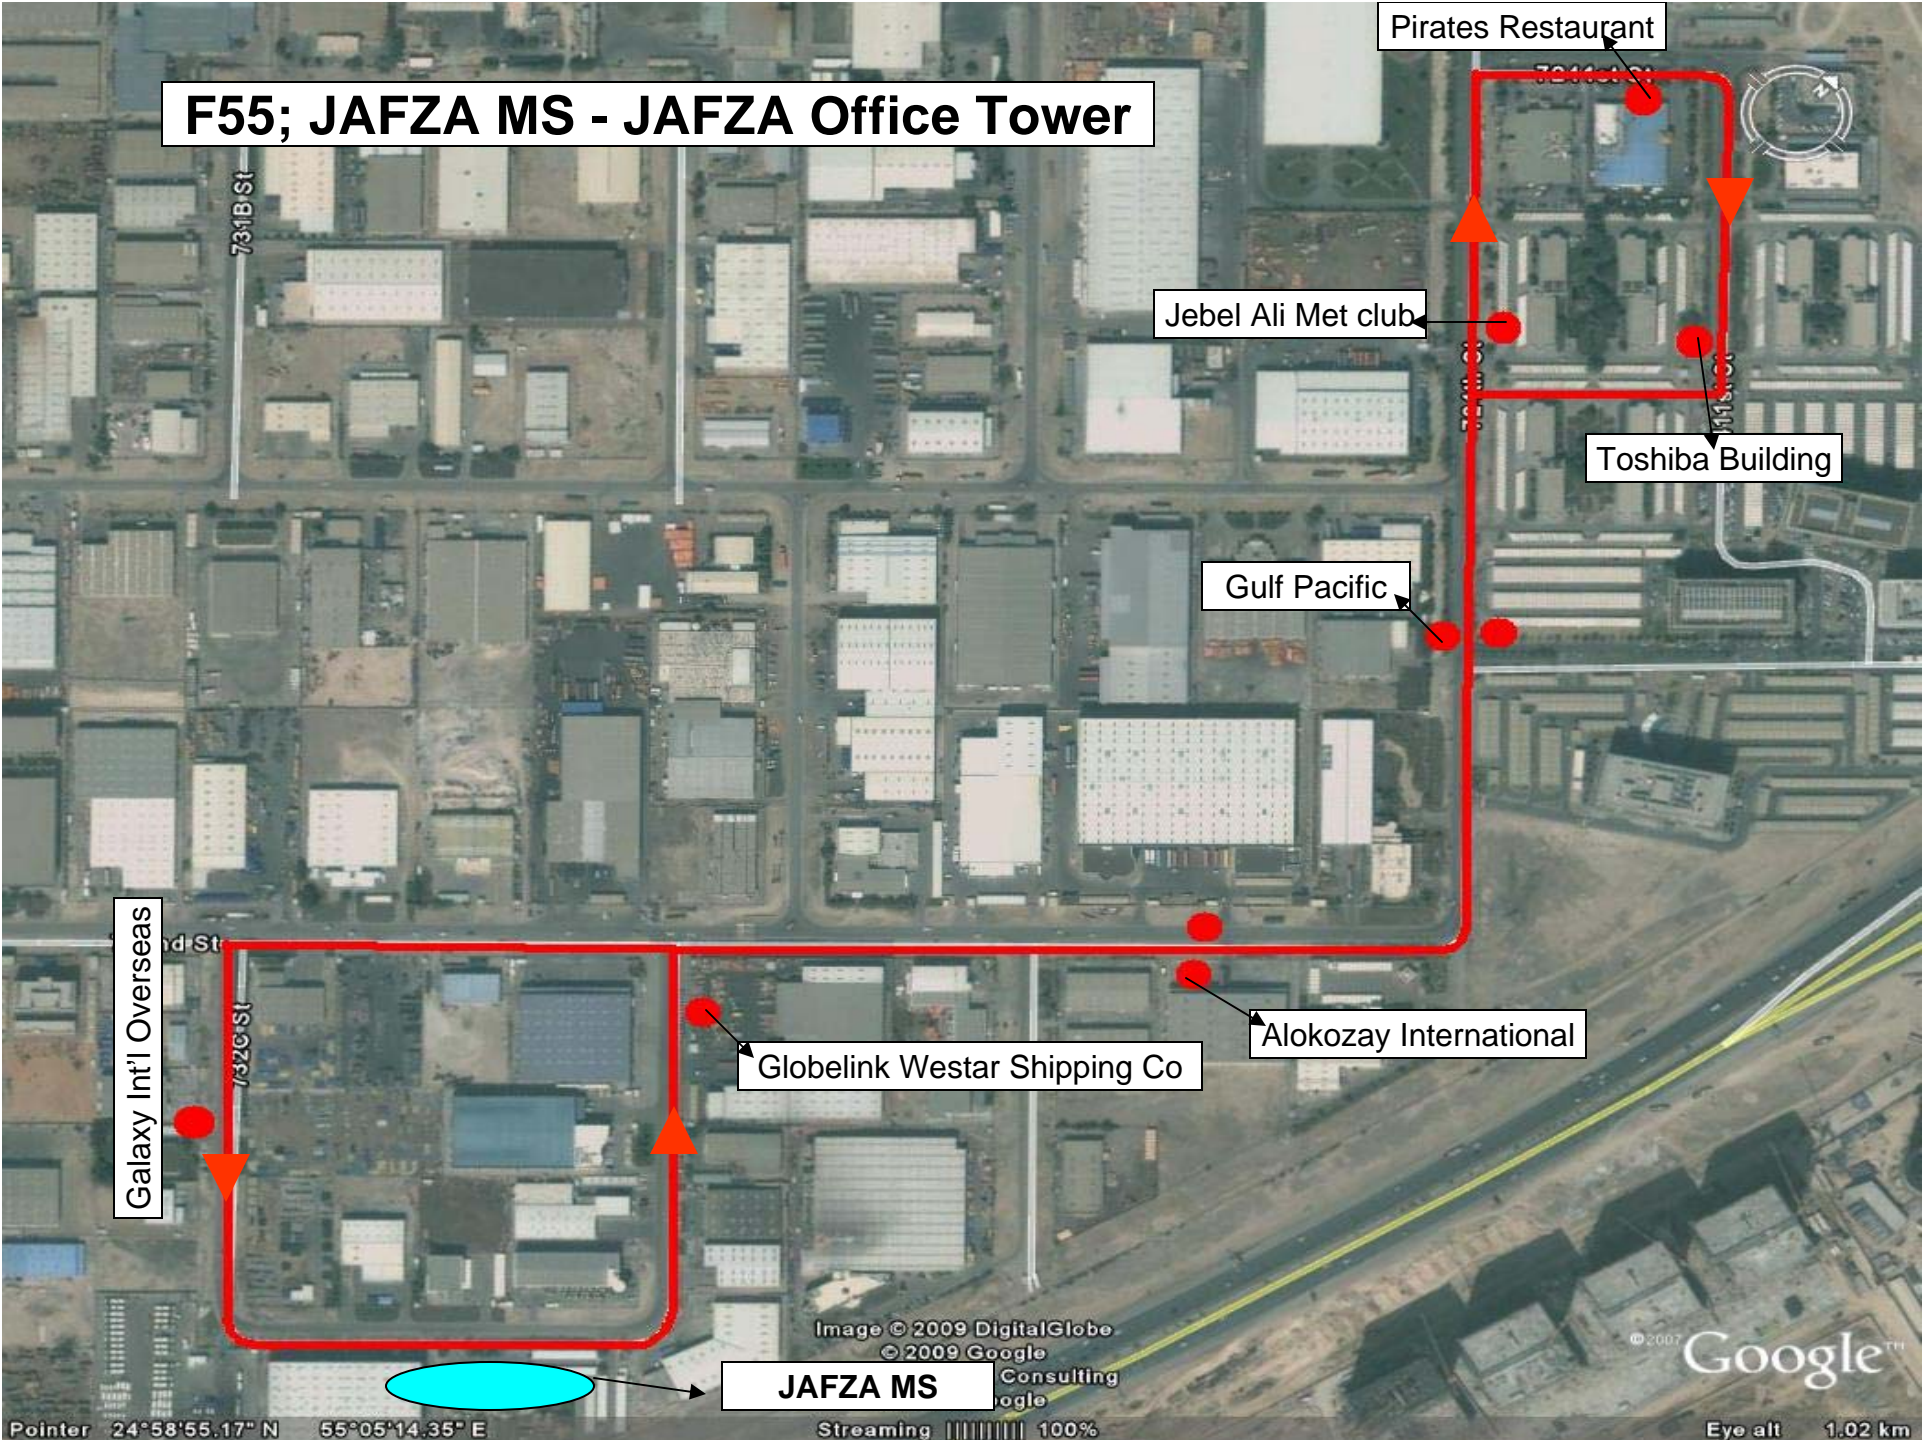

F55; JAFZA MS - JAFZA Office Tower

Pirates Restaurant

Jebel Ali Met club

Toshiba Building

Gulf Pacific

Alokzay International

Globelink Westar Shipping Co

Galaxy Int'l Overseas

JAFZA MS

Image © 2009 DigitalGlobe
© 2009 Google
Consulting
ogle

Google™

Pointer 24°58'55.17" N 55°05'14.35" E

Streaming ||||| 100%

Eye alt 1.02 km